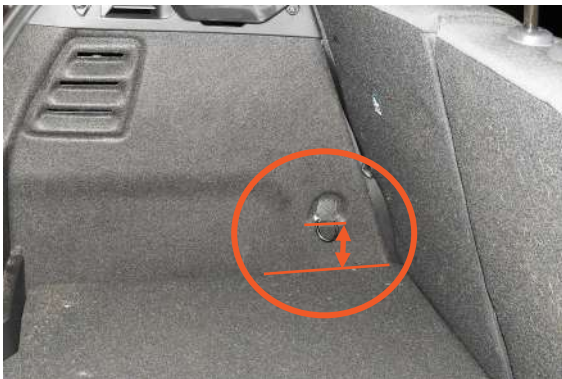

Renault Clio - 2019 Onwards

Our ref: H0910

Question 1 - Vehicle Identification Guide

SH1

AVAILABLE

D-Ring sits higher on the floor and a small foam insert in under storage

SH2

NOT AVAILABLE

D-Ring sits just above the floor and a spare wheel in under storage

Next page

Question 1 - Vehicle Identification Guide

SH3

NOT AVAILABLE

Variable floor raised

SH4

NOT AVAILABLE

Speaker on left side