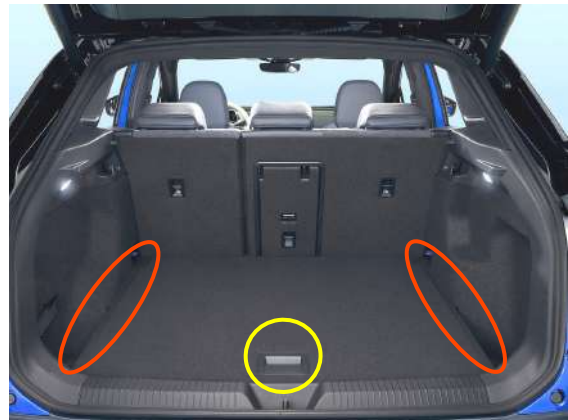

Volkswagen ID.4 - 2021 Onwards

our ref: H0807

Question 1 - Vehicle Identification Guide

FNO

AVAILABLE

No variable Floor

- NO side plastic inserts

FRSD

AVAILABLE

Variable floor raised

- Side plastic inserts
- Plastic handle

FLOW

AVAILABLE

Variable floor lowered

- Side plastic inserts
- Plastic handle