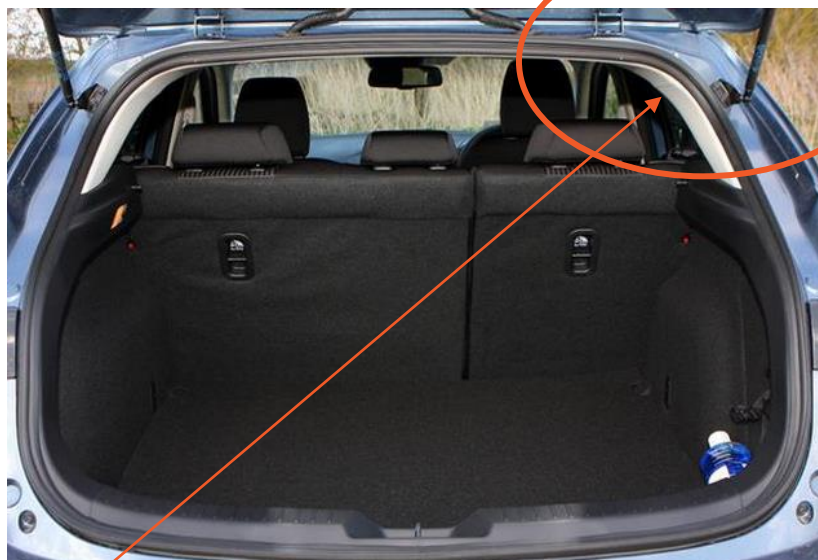

MAZDA 3 HATCH 2013 to 2019 - Our ref: Ho600

MODEL IDENTIFICATION

5 DOOR HATCH

The bootliner is designed to fit this 5 door hatch

Clearly identified by the
Classic hatchback style with boot door + integral window opening door
versus
The saloon style metal door only

“FASTBACK

or

HYBRID”

The Bootliner is **NOT** designed to suit either of these models.