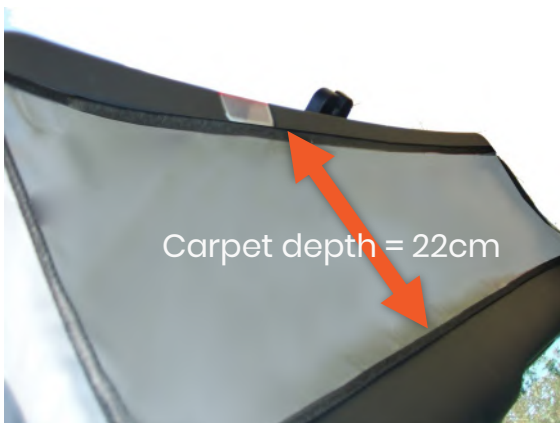

Does not accommodate
the safety net

The boot liner's front panel is full height and attaches to the head rest posts. This panel will prevent you from attaching the safety net to the back of the rear seats.

Audi A4 Avant – 2001 to 2008
Audi S4 Avant – 2003 to 2009

Our ref:H0266-A4/S4

Question 2 is only relevant if you have
ordered a Tailgate Cover

H0266 – TGSM

AVAILABLE

Carpet depth on tailgate
= 22cm

The Tailgate cover covers the
carpet section only.
It attaches directly to the
carpet.

H0266 – TGLG

AVAILABLE

Carpet depth on tailgate
= 24cm

The Tailgate cover covers the
carpet section only.
It attaches directly to the
carpet.